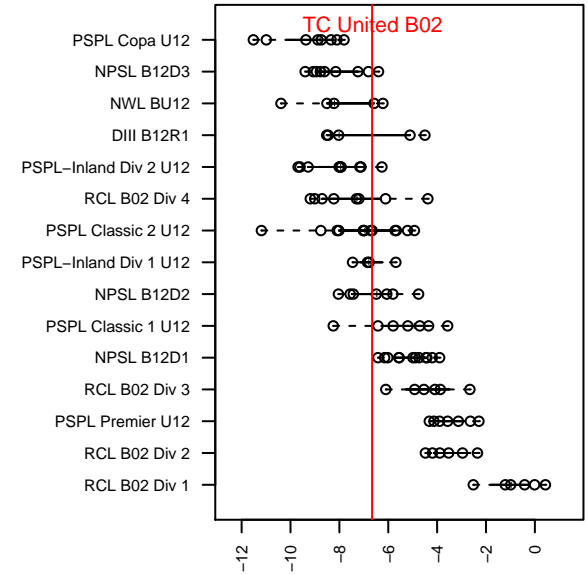

## TC United B02

Thurston County United

Lacey, WA

B02 total strength=485

attack=0.49 defense=0.23

fall league = PSPL Classic 2 U12

spr league = Spr PSPL Classic 1 U12

notes= Cortez 2013, 2014

alt names used:

TC United BU12-Cortez

TC United B'02-Cortez

TC UNITED - B02 CORTEZ ()

Venues played:

2014 KITG BU12-13 Green

2014 PSPL Classic 2 U12

2014 Spr PSPL Classic 1 U12

2014 WA Cup BU12 Gold/Platinum U12

**attack and defense variance (black dot)  
relative to other teams  
and top 10 in region**

**attack and defense rating  
relative to others at age  
and all opponents in last 13 months**