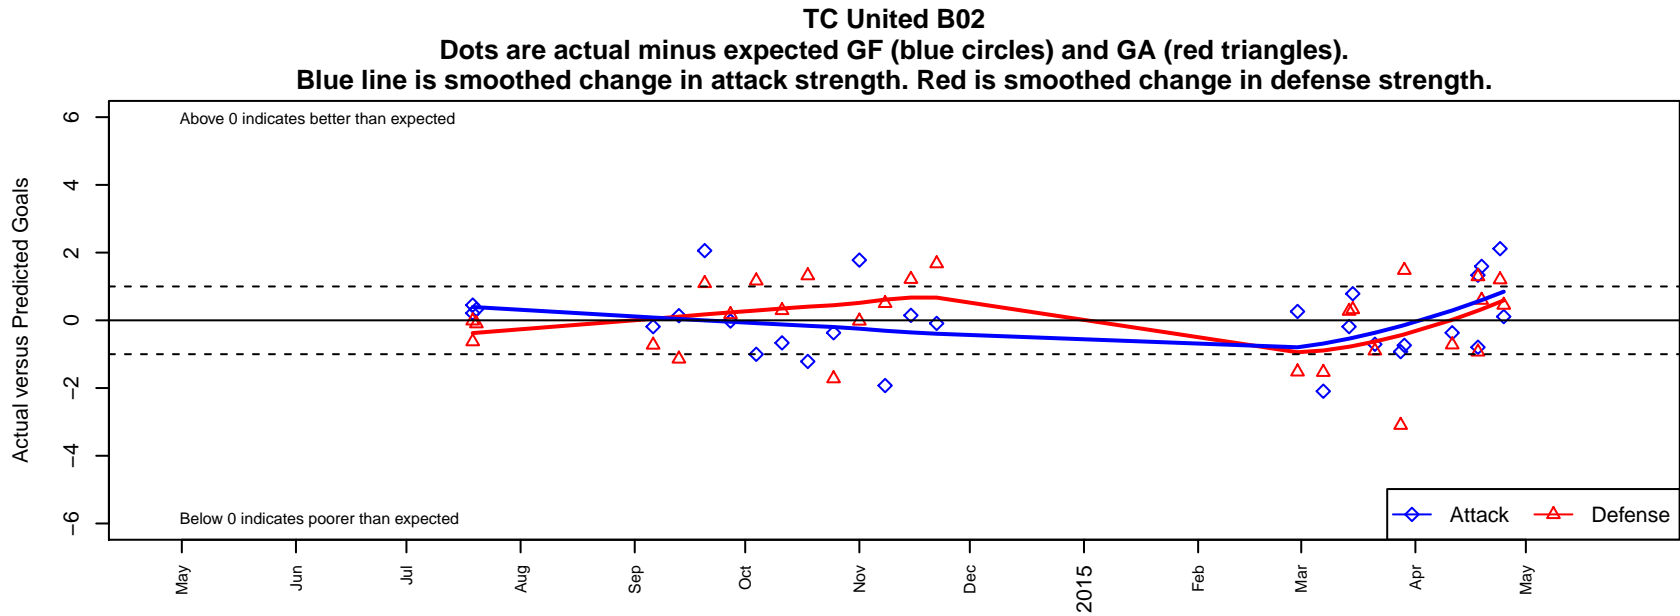

2014 WA Cup BU12 Gold/Platinum U12

**attack and defense variance (black dot)  
relative to other teams  
and top 10 in region**

**attack and defense rating  
relative to others at age  
and all opponents in last 13 months**